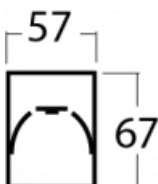

Technical drawing

Type of installation	Recessed, Surface, Wall mounted, Suspended, 3 circuit track
Light distribution	Direct
Luminaire shape	Linear
Colour of the luminaires	Black
Material	Aluminium
Lifetime	L90/B50 50 000 hours
Warranty	5 years
Description of luminaires	Luminaire recessed/surface/wall mounted/suspended/3 circuit track
Dimensions	561 mm × 57 mm × 67 mm
Weight	1.66 kg
Light source	LED MODUL
Type of optical system	Opal diffuser
Luminous flux*	1550 lm
Colour Temperature	3000 K warm white
Luminous efficacy	125 lm/W
MacAdam Light source	2
Colour rendering index	80
UGR max. X=4H Y=8H, ρ=70,50,20	26.4