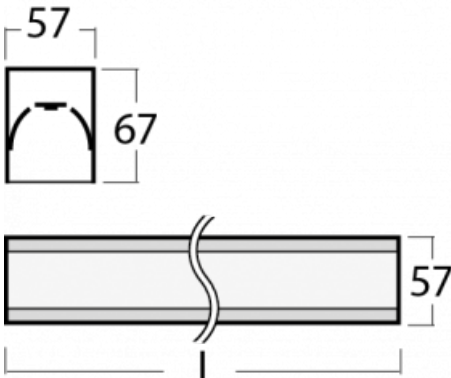

# Lina60-S

04S-200K-10GETD/840, W

EPD®

You will appreciate the L-Click system on the Lina60-S luminaire with a direct light distribution, which effectively saves you both time and money. How? The module simply clicks into the profile, so a lot of work is saved during assembly. This solution also prevents the direct touch of the LED technology and lengthens its operating life. The Lina60-S lighting system can be assembled creating endless lines and a big variety of shapes. In addition to great power output, the luminaire also has a great price. It will find its use in commercial, social and public spaces.

## Technical drawing

Type of installation	Recessed, Surface, Wall mounted, Suspended, 3 circuit track
Light distribution	Direct
Luminaire shape	Linear
Colour of the luminaires	White
Material	Aluminium
Lifetime	L90/B50 50 000 hours
Warranty	5 years
Description of luminaires	Luminaire recessed/surface/wall mounted/suspended/3 circuit track
Dimensions	561 mm × 57 mm × 67 mm
Light source	LED MODUL
Type of optical system	Opal diffuser
Luminous flux*	1060 lm
Colour Temperature	4000 K cool white
Luminous efficacy	143 lm/W
MacAdam Light source	2
Colour rendering index	80
UGR max. X=4H Y=8H, ρ=70,50,20	25

**00-00355, K**  
cable 5x0,75 2000mm

**00-00356, K**  
cable 5x0,75 4000mm

**00-00357, K**  
cable 5x0,75 6000mm

**00-00363, K**  
cable 5x1,5 2000mm

**00-00364, K**  
cable 5x1,5 4000mm

**00-00365, K**  
cable 5x1,5 6000mm