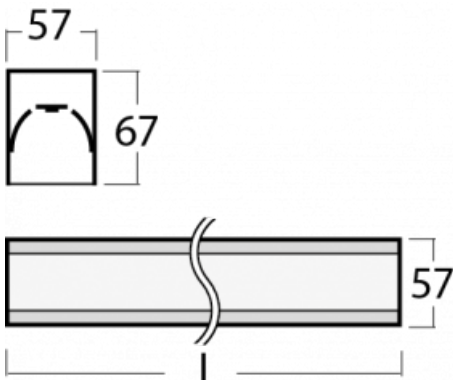

Luminaire

Lina60-S

04S-200K-10GEE/840, B

EPD®

You will appreciate the L-Click system on the Lina60-S luminaire with a direct light distribution, which effectively saves you both time and money. How? The module simply clicks into the profile, so a lot of work is saved during assembly. This solution also prevents the direct touch of the LED technology and lengthens its operating life. The Lina60-S lighting system can be assembled creating endless lines and a big variety of shapes. In addition to great power output, the luminaire also has a great price. It will find its use in commercial, social and public spaces.

Technical drawing

Type of installation	Recessed, Surface, Wall mounted, Suspended, 3 circuit track
Light distribution	Direct
Luminaire shape	Linear
Colour of the luminaires	Black
Material	Aluminium
Lifetime	L90/B50 50 000 hours
Warranty	60 months
Description of luminaires	Luminaire recessed/surface/wall mounted/suspended/3 circuit track
Dimensions	561 mm × 57 mm × 67 mm
Weight	1.9 kg
Light source	LED MODUL
Type of optical system	Opal diffuser
Luminous flux	1060 lm ± 10 %
Colour Temperature	4000 K cool white
Luminous efficacy	143 lm/W
MacAdam Light source	2
Colour rendering index	80
UGR max. X=4H Y=8H, ρ=70,50,20	25

04-21303, B
pendant profile for track
luminaires; l = 1122mm

04-21307, B
pendant profile for track
luminaires; l = 2242mm