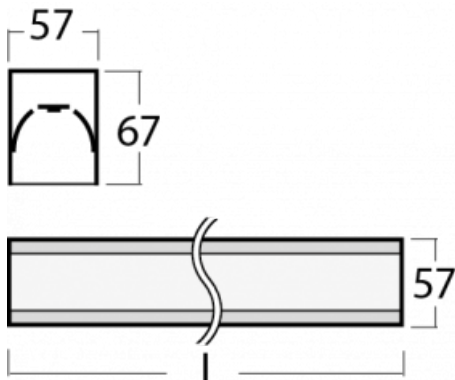

# Lina60-S

04S-200K-10GEE/830, W

EPD®

You will appreciate the L-Click system on the Lina60-S luminaire with a direct light distribution, which effectively saves you both time and money. How? The module simply clicks into the profile, so a lot of work is saved during assembly. This solution also prevents the direct touch of the LED technology and lengthens its operating life. The Lina60-S lighting system can be assembled creating endless lines and a big variety of shapes. In addition to great power output, the luminaire also has a great price. It will find its use in commercial, social and public spaces.

## Technical drawing

Type of installation	Recessed, Surface, Wall mounted, Suspended, 3 circuit track
Light distribution	Direct
Luminaire shape	Linear
Colour of the luminaires	White
Material	Aluminium
Lifetime	L90/B50 50 000 hours
Warranty	60 months
Description of luminaires	Luminaire recessed/surface/wall mounted/suspended/3 circuit track
Dimensions	561 mm × 57 mm × 67 mm
Weight	1.64 kg
Light source	LED MODUL
Type of optical system	Opal diffuser
Luminous flux	1010 lm ± 10 %
Colour Temperature	3000 K warm white
Luminous efficacy	136 lm/W
MacAdam Light source	2
Colour rendering index	80
UGR max. X=4H Y=8H, ρ=70,50,20	24.9