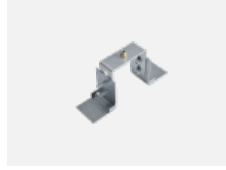

Technical drawing

| | |
|-----------------------------------|---|
| Type of installation | Recessed, Surface, Wall mounted, Suspended, 3 circuit track |
| Light distribution | Direct |
| Luminaire shape | Linear |
| Colour of the luminaires | White |
| Material | Aluminium |
| Lifetime | L90/B50 50 000 hours |
| Warranty | 60 months |
| Description of luminaires | Luminaire recessed/surface/wall mounted/suspended/3 circuit track |
| Dimensions | 4488 mm × 57 mm × 67 mm |
| Light source | LED MODUL |
| Type of optical system | Microprisma |
| Luminous flux | 10390 lm ± 10 % |
| Colour Temperature | 3000 K warm white |
| Luminous efficacy | 105 lm/W |
| MacAdam Light source | 2 |
| Colour rendering index | 80 |
| UGR max. X=4H Y=8H, ρ=70,50,20 | 21.9 |

Photos

Accessories

00-00300, N
wire suspension
2000mm

00-00301, N
wire suspension
4000mm

00-00302, N
wire suspension
6000mm

00-00370, W
ceiling cup 80x80x32mm

00-00600, F
ceiling fastening for
luminaires 132-5xxK,
04-2000x, 05-2000x,
09-200x - 1 piece

00-20700, W
2 pcs of wall fastening
Lipo/Lina

04-00200, N
straight connector

04-01200, F
Accessory for gear-tray
release

04-20101, W
2xend cap - metal, 5-
conductor terminal box,
grommet

04-20103, W
2xend cap - plastic, 5-
conductor terminal box,
grommet

04-20900, F
bracket for installation
of suspended type of
profile as recessed
trimless

04-21303, W
pendant profile for track
luminaires; l = 1122mm

04-21307, W
pendant profile for track
luminaires; l = 2242mm