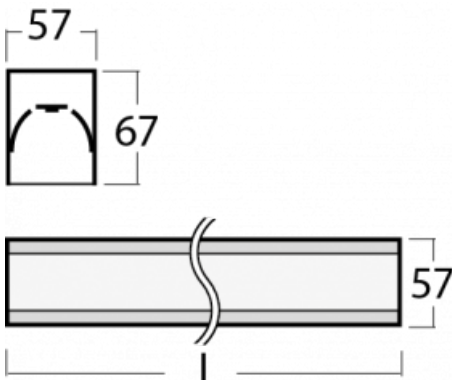

Luminaire

Lina60-S

04S-200I-80GGD/840, B

EPD®

You will appreciate the L-Click system on the Lina60-S luminaire with a direct light distribution, which effectively saves you both time and money. How? The module simply clicks into the profile, so a lot of work is saved during assembly. This solution also prevents the direct touch of the LED technology and lengthens its operating life. The Lina60-S lighting system can be assembled creating endless lines and a big variety of shapes. In addition to great power output, the luminaire also has a great price. It will find its use in commercial, social and public spaces.

Technical drawing

Type of installation	Recessed, Surface, Wall mounted, Suspended, 3 circuit track
----------------------	---

Light distribution	Direct
--------------------	--------

Luminaire shape	Linear
-----------------	--------

Description of luminaires	Luminaire recessed/surface/wall mounted/suspended/3 circuit track
---------------------------	---

Dimensions	4488 mm × 57 mm × 67 mm
------------	-------------------------

Weight	11.1 kg
--------	---------