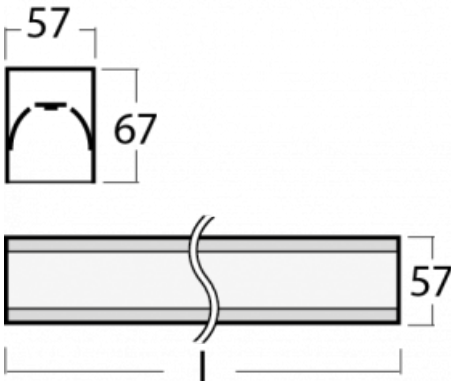

# Lina60-S

04S-200I-80GETD/830, W

EPD®

You will appreciate the L-Click system on the Lina60-S luminaire with a direct light distribution, which effectively saves you both time and money. How? The module simply clicks into the profile, so a lot of work is saved during assembly. This solution also prevents the direct touch of the LED technology and lengthens its operating life. The Lina60-S lighting system can be assembled creating endless lines and a big variety of shapes. In addition to great power output, the luminaire also has a great price. It will find its use in commercial, social and public spaces.

## Technical drawing

Type of installation	Recessed, Surface, Wall mounted, Suspended, 3 circuit track
----------------------	---

Light distribution	Direct
--------------------	--------

Luminaire shape	Linear
-----------------	--------

Description of luminaires	Luminaire recessed/surface/wall mounted/suspended/3 circuit track
---------------------------	---

Dimensions	4488 mm × 57 mm × 67 mm
------------	-------------------------

Weight	10.6 kg
--------	---------