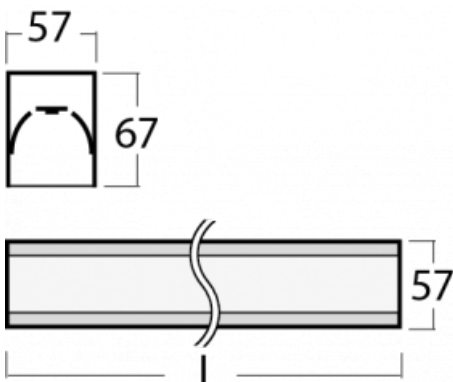

# Lina60-S

04S-200I-80GEM/840, W

EPD®

You will appreciate the L-Click system on the Lina60-S luminaire with a direct light distribution, which effectively saves you both time and money. How? The module simply clicks into the profile, so a lot of work is saved during assembly. This solution also prevents the direct touch of the LED technology and lengthens its operating life. The Lina60-S lighting system can be assembled creating endless lines and a big variety of shapes. In addition to great power output, the luminaire also has a great price. It will find its use in commercial, social and public spaces.

## Technical drawing

Type of installation	Recessed, Surface, Wall mounted, Suspended, 3 circuit track
Light distribution	Direct
Luminaire shape	Linear
Colour of the luminaires	White
Material	Aluminium
Lifetime	L90/B50 50 000 hours
Warranty	5 years
Description of luminaires	Luminaire recessed/surface/wall mounted/suspended/3 circuit track
Dimensions	4488 mm × 57 mm × 67 mm
Light source	LED MODUL
Type of optical system	Microprisma
Luminous flux*	3790 lm
Colour Temperature	4000 K cool white
Luminous efficacy	121 lm/W
MacAdam Light source	2
Colour rendering index	80
UGR max. X=4H Y=8H, ρ=70,50,20	18,4

**04-21303, W**  
pendant profile for track  
luminaires; l = 1122mm

**04-21307, W**  
pendant profile for track  
luminaires; l = 2242mm