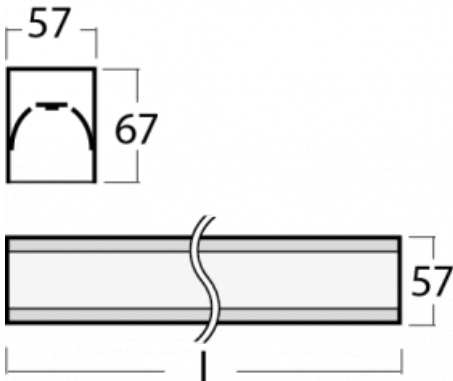

Luminaire

Lina60-S

04S-200I-80GEM/840, S

EPD®

You will appreciate the L-Click system on the Lina60-S luminaire with a direct light distribution, which effectively saves you both time and money. How? The module simply clicks into the profile, so a lot of work is saved during assembly. This solution also prevents the direct touch of the LED technology and lengthens its operating life. The Lina60-S lighting system can be assembled creating endless lines and a big variety of shapes. In addition to great power output, the luminaire also has a great price. It will find its use in commercial, social and public spaces.

Technical drawing

Type of installation	Recessed, Surface, Wall mounted, Suspended, 3 circuit track
Light distribution	Direct
Luminaire shape	Linear
Colour of the luminaires	Silver
Material	Aluminium
Lifetime	L90/B50 50 000 hours
Warranty	5 years
Description of luminaires	Luminaire recessed/surface/wall mounted/suspended/3 circuit track
Dimensions	4488 mm × 57 mm × 67 mm
Light source	LED MODUL
Type of optical system	Microprisma
Luminous flux*	3790 lm
Colour Temperature	4000 K cool white
Luminous efficacy	121 lm/W
MacAdam Light source	2
Colour rendering index	80
UGR max. X=4H Y=8H, ρ=70,50,20	18,4

00-20700, S
2 pcs of wall fastening
Lipo/Lina

04-00200, N
straight connector

04-01200, F
Accessory for gear-tray
release

04-20101, S
2xend cap - metal, 5-
conductor terminal box,
grommet

04-20103, S
2xend cap - plastic, 5-
conductor terminal box,
grommet

04-20900, F
bracket for installation
of suspended type of
profile as recessed
trimless

04-21303, S
pendant profile for track
luminaires; l = 1122mm

04-21307, S
pendant profile for track
luminaires; l = 2242mm