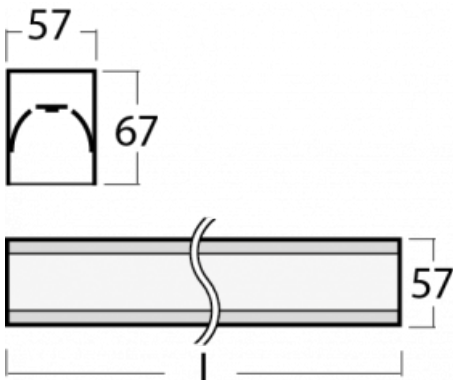

Luminaire

Lina60-S

04S-200I-80GEM/830, B

EPD®

You will appreciate the L-Click system on the Lina60-S luminaire with a direct light distribution, which effectively saves you both time and money. How? The module simply clicks into the profile, so a lot of work is saved during assembly. This solution also prevents the direct touch of the LED technology and lengthens its operating life. The Lina60-S lighting system can be assembled creating endless lines and a big variety of shapes. In addition to great power output, the luminaire also has a great price. It will find its use in commercial, social and public spaces.

Technical drawing

Type of installation	Recessed, Surface, Wall mounted, Suspended, 3 circuit track
Light distribution	Direct
Luminaire shape	Linear
Colour of the luminaires	Black
Material	Aluminium
Lifetime	L90/B50 50 000 hours
Warranty	5 years
Description of luminaires	Luminaire recessed/surface/wall mounted/suspended/3 circuit track
Dimensions	4488 mm × 57 mm × 67 mm
Light source	LED MODUL
Type of optical system	Microprisma
Luminous flux*	3610 lm
Colour Temperature	3000 K warm white
Luminous efficacy	116 lm/W
MacAdam Light source	2
Colour rendering index	80
UGR max. X=4H Y=8H, ρ=70,50,20	18.2

04-20900, F
bracket for installation
of suspended type of
profile as recessed
trimless

04-21303, B
pendant profile for track
luminaires; l = 1122mm

04-21307, B
pendant profile for track
luminaires; l = 2242mm