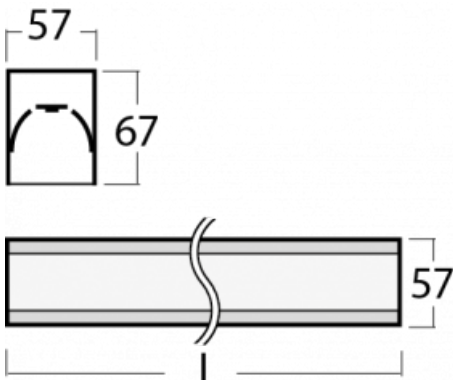

Luminaire

Lina60-S

04S-200I-80GEE/830, S

EPD®

You will appreciate the L-Click system on the Lina60-S luminaire with a direct light distribution, which effectively saves you both time and money. How? The module simply clicks into the profile, so a lot of work is saved during assembly. This solution also prevents the direct touch of the LED technology and lengthens its operating life. The Lina60-S lighting system can be assembled creating endless lines and a big variety of shapes. In addition to great power output, the luminaire also has a great price. It will find its use in commercial, social and public spaces.

Technical drawing

| | |
|-----------------------------------|---|
| Type of installation | Recessed, Surface, Wall mounted, Suspended, 3 circuit track |
| Light distribution | Direct |
| Luminaire shape | Linear |
| Colour of the luminaires | Silver |
| Material | Aluminium |
| Lifetime | L90/B50 50 000 hours |
| Warranty | 60 months |
| Description of luminaires | Luminaire recessed/surface/wall mounted/suspended/3 circuit track |
| Dimensions | 4488 mm × 57 mm × 67 mm |
| Light source | LED MODUL |
| Type of optical system | Microprisma |
| Luminous flux | 3610 lm ± 10 % |
| Colour Temperature | 3000 K warm white |
| Luminous efficacy | 116 lm/W |
| MacAdam Light source | 2 |
| Colour rendering index | 80 |
| UGR max. X=4H Y=8H, ρ=70,50,20 | 18.2 |

04-21303, S
pendant profile for track
luminaires; l = 1122mm

04-21307, S
pendant profile for track
luminaires; l = 2242mm