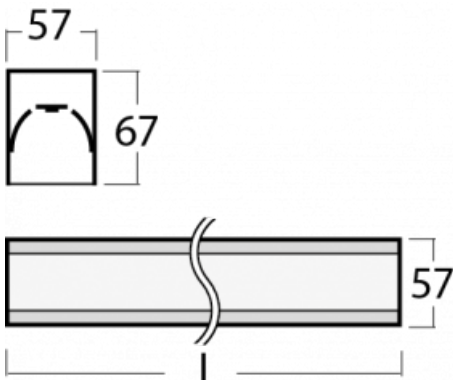

Luminaire

Lina60-S

04S-200I-80GEE/830, S

EPD®

You will appreciate the L-Click system on the Lina60-S luminaire with a direct light distribution, which effectively saves you both time and money. How? The module simply clicks into the profile, so a lot of work is saved during assembly. This solution also prevents the direct touch of the LED technology and lengthens its operating life. The Lina60-S lighting system can be assembled creating endless lines and a big variety of shapes. In addition to great power output, the luminaire also has a great price. It will find its use in commercial, social and public spaces.

Technical drawing

Type of installation	Recessed, Surface, Wall mounted, Suspended, 3 circuit track
Light distribution	Direct
Luminaire shape	Linear
Colour of the luminaires	Silver
Material	Aluminium
Lifetime	L90/B50 50 000 hours
Warranty	5 years
Description of luminaires	Luminaire recessed/surface/wall mounted/suspended/3 circuit track
Dimensions	4488 mm × 57 mm × 67 mm
Light source	LED MODUL
Type of optical system	Microprisma
Luminous flux*	3610 lm
Colour Temperature	3000 K warm white
Luminous efficacy	116 lm/W
MacAdam Light source	2
Colour rendering index	80
UGR max. X=4H Y=8H, ρ=70,50,20	18.2

04-21303, S
pendant profile for track
luminaires; l = 1122mm

04-21307, S
pendant profile for track
luminaires; l = 2242mm