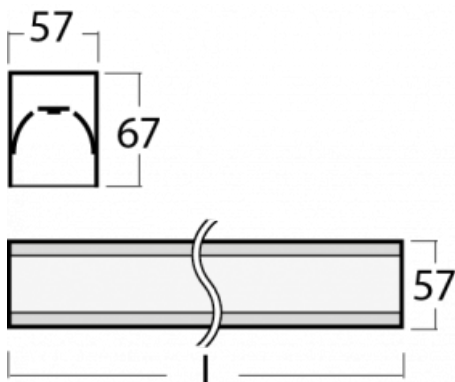

# Lina60-S

04S-200I-80GED/840, B

EPD®

You will appreciate the L-Click system on the Lina60-S luminaire with a direct light distribution, which effectively saves you both time and money. How? The module simply clicks into the profile, so a lot of work is saved during assembly. This solution also prevents the direct touch of the LED technology and lengthens its operating life. The Lina60-S lighting system can be assembled creating endless lines and a big variety of shapes. In addition to great power output, the luminaire also has a great price. It will find its use in commercial, social and public spaces.

## Technical drawing

Type of installation	Recessed, Surface, Wall mounted, Suspended, 3 circuit track
Light distribution	Direct
Luminaire shape	Linear
Colour of the luminaires	Black
Material	Aluminium
Lifetime	L90/B50 50 000 hours
Warranty	5 years
Description of luminaires	Luminaire recessed/surface/wall mounted/suspended/3 circuit track
Dimensions	4488 mm × 57 mm × 67 mm
Light source	LED MODUL
Type of optical system	Microprisma
Luminous flux*	3790 lm
Colour Temperature	4000 K cool white
Luminous efficacy	121 lm/W
MacAdam Light source	2
Colour rendering index	80
UGR max. X=4H Y=8H, ρ=70,50,20	18,4