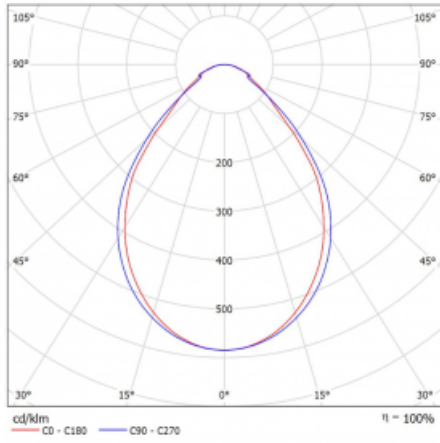

Luminaire

Lina60-S

04S-200I-80GED/830, B

EPD®

You will appreciate the L-Click system on the Lina60-S luminaire with a direct light distribution, which effectively saves you both time and money. How? The module simply clicks into the profile, so a lot of work is saved during assembly. This solution also prevents the direct touch of the LED technology and lengthens its operating life. The Lina60-S lighting system can be assembled creating endless lines and a big variety of shapes. In addition to great power output, the luminaire also has a great price. It will find its use in commercial, social and public spaces.

Technical drawing

Type of installation	Recessed, Surface, Wall mounted, Suspended, 3 circuit track
Light distribution	Direct
Luminaire shape	Linear
Colour of the luminaires	Black
Material	Aluminium
Lifetime	L90/B50 50 000 hours
Warranty	5 years
Description of luminaires	Luminaire recessed/surface/wall mounted/suspended/3 circuit track
Dimensions	4488 mm × 57 mm × 67 mm
Light source	LED MODUL
Type of optical system	Microprisma
Luminous flux*	3610 lm
Colour Temperature	3000 K warm white
Luminous efficacy	116 lm/W
MacAdam Light source	2
Colour rendering index	80
UGR max. X=4H Y=8H, ρ=70,50,20	18.2

Curve

Luminaire power input* 31.2 W

Connection of the luminaires DALI

Electrical voltage 220-240V

Frequency 50/60Hz

⊕ CE IP 40

*±10 %

Downloads