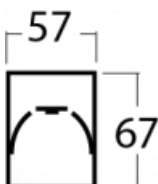

Technical drawing

Type of installation	Recessed, Surface, Wall mounted, Suspended, 3 circuit track
Light distribution	Direct
Luminaire shape	Linear
Colour of the luminaires	White
Material	Aluminium
Lifetime	L90/B50 50 000 hours
Warranty	60 months
Description of luminaires	Luminaire recessed/surface/wall mounted/suspended/3 circuit track
Dimensions	3366 mm × 57 mm × 67 mm
Weight	8.6 kg
Light source	LED MODUL
Type of optical system	Microprisma
Luminous flux	8180 lm ± 10 %
Colour Temperature	4000 K cool white
Luminous efficacy	110 lm/W
MacAdam Light source	2
Colour rendering index	80
UGR max. X=4H Y=8H, ρ=70,50,20	22.1