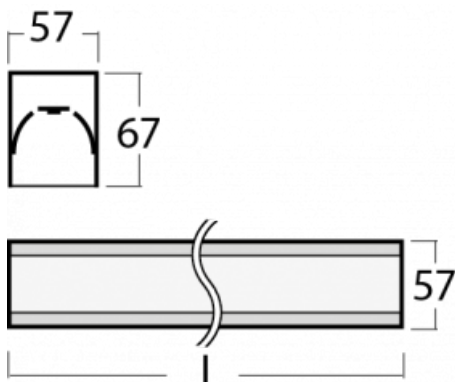

Luminaire

Lina60-S

04S-200I-60GGE/840, W

EPD®

You will appreciate the L-Click system on the Lina60-S luminaire with a direct light distribution, which effectively saves you both time and money. How? The module simply clicks into the profile, so a lot of work is saved during assembly. This solution also prevents the direct touch of the LED technology and lengthens its operating life. The Lina60-S lighting system can be assembled creating endless lines and a big variety of shapes. In addition to great power output, the luminaire also has a great price. It will find its use in commercial, social and public spaces.

Technical drawing

Type of installation	Recessed, Surface, Wall mounted, Suspended, 3 circuit track
Light distribution	Direct
Luminaire shape	Linear
Colour of the luminaires	White
Material	Aluminium
Lifetime	L90/B50 50 000 hours
Warranty	5 years
Description of luminaires	Luminaire recessed/surface/wall mounted/suspended/3 circuit track
Dimensions	3366 mm × 57 mm × 67 mm
Weight	8.4 kg
Light source	LED MODUL
Type of optical system	Microprisma
Luminous flux*	8180 lm
Colour Temperature	4000 K cool white
Luminous efficacy	110 lm/W
MacAdam Light source	2
Colour rendering index	80
UGR max. X=4H Y=8H, ρ=70,50,20	22.1

Luminaire power input*	74.4 W
Connection of the luminaires	ON/OFF
Electrical voltage	220-240V
Frequency	50/60Hz

  IP 40

*±10 %

Downloads

Installation instructions

Photos

Accessories

00-00300, N
wire suspension
2000mm

04-20900, F
bracket for installation
of suspended type of
profile as recessed
trimless

04-21303, W
pendant profile for track
luminaires; l = 1122mm

04-21307, W
pendant profile for track
luminaires; l = 2242mm