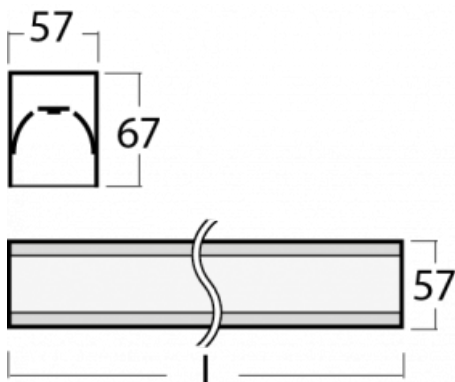

Luminaire

Lina60-S

04S-200I-60GGE/840, B

EPD®

You will appreciate the L-Click system on the Lina60-S luminaire with a direct light distribution, which effectively saves you both time and money. How? The module simply clicks into the profile, so a lot of work is saved during assembly. This solution also prevents the direct touch of the LED technology and lengthens its operating life. The Lina60-S lighting system can be assembled creating endless lines and a big variety of shapes. In addition to great power output, the luminaire also has a great price. It will find its use in commercial, social and public spaces.

Technical drawing

Type of installation	Recessed, Surface, Wall mounted, Suspended, 3 circuit track
Light distribution	Direct
Luminaire shape	Linear
Colour of the luminaires	Black
Material	Aluminium
Lifetime	L90/B50 50 000 hours
Warranty	5 years
Description of luminaires	Luminaire recessed/surface/wall mounted/suspended/3 circuit track
Dimensions	3366 mm × 57 mm × 67 mm
Weight	8.4 kg
Light source	LED MODUL
Type of optical system	Microprisma
Luminous flux*	8180 lm
Colour Temperature	4000 K cool white
Luminous efficacy	110 lm/W
MacAdam Light source	2
Colour rendering index	80
UGR max. X=4H Y=8H, ρ=70,50,20	22.1

04-21303, B
pendant profile for track
luminaires; l = 1122mm

04-21307, B
pendant profile for track
luminaires; l = 2242mm