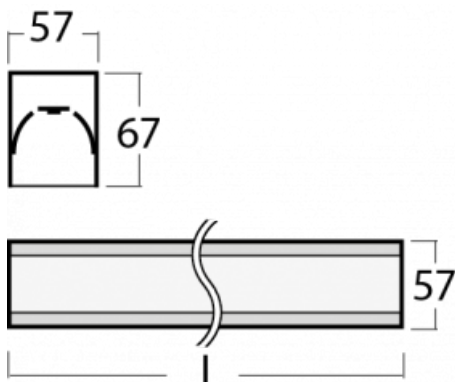

Luminaire

Lina60-S

04S-200I-60GGE/830, S

EPD®

You will appreciate the L-Click system on the Lina60-S luminaire with a direct light distribution, which effectively saves you both time and money. How? The module simply clicks into the profile, so a lot of work is saved during assembly. This solution also prevents the direct touch of the LED technology and lengthens its operating life. The Lina60-S lighting system can be assembled creating endless lines and a big variety of shapes. In addition to great power output, the luminaire also has a great price. It will find its use in commercial, social and public spaces.

Technical drawing

| | |
|-----------------------------------|---|
| Type of installation | Recessed, Surface, Wall mounted, Suspended, 3 circuit track |
| Light distribution | Direct |
| Luminaire shape | Linear |
| Colour of the luminaires | Silver |
| Material | Aluminium |
| Lifetime | L90/B50 50 000 hours |
| Warranty | 5 years |
| Description of luminaires | Luminaire recessed/surface/wall mounted/suspended/3 circuit track |
| Dimensions | 3366 mm × 57 mm × 67 mm |
| Light source | LED MODUL |
| Type of optical system | Microprisma |
| Luminous flux* | 7790 lm |
| Colour Temperature | 3000 K warm white |
| Luminous efficacy | 105 lm/W |
| MacAdam Light source | 2 |
| Colour rendering index | 80 |
| UGR max. X=4H Y=8H, ρ=70,50,20 | 21.9 |

04-21303, S
pendant profile for track
luminaires; l = 1122mm

04-21307, S
pendant profile for track
luminaires; l = 2242mm