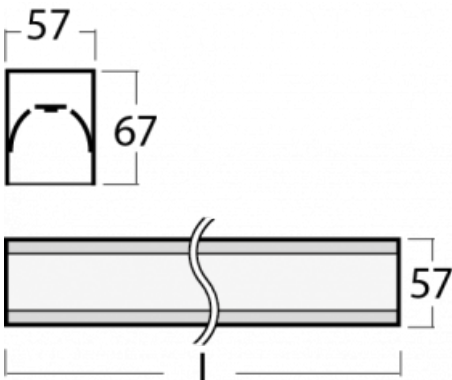

# Lina60-S

04S-200I-60GETD/840, B

EPD®

You will appreciate the L-Click system on the Lina60-S luminaire with a direct light distribution, which effectively saves you both time and money. How? The module simply clicks into the profile, so a lot of work is saved during assembly. This solution also prevents the direct touch of the LED technology and lengthens its operating life. The Lina60-S lighting system can be assembled creating endless lines and a big variety of shapes. In addition to great power output, the luminaire also has a great price. It will find its use in commercial, social and public spaces.

## Technical drawing

Type of installation	Recessed, Surface, Wall mounted, Suspended, 3 circuit track
Light distribution	Direct
Luminaire shape	Linear
Colour of the luminaires	Black
Material	Aluminium
Lifetime	L90/B50 50 000 hours
Warranty	60 months
Description of luminaires	Luminaire recessed/surface/wall mounted/suspended/3 circuit track
Dimensions	3366 mm × 57 mm × 67 mm
Light source	LED MODUL
Type of optical system	Microprisma
Luminous flux	2840 lm ± 10 %
Colour Temperature	4000 K cool white
Luminous efficacy	121 lm/W
MacAdam Light source	2
Colour rendering index	80
UGR max. X=4H Y=8H, ρ=70,50,20	18,4

**00-00355, K**  
cable 5x0,75 2000mm

**00-00356, K**  
cable 5x0,75 4000mm

**00-00357, K**  
cable 5x0,75 6000mm

**00-00363, K**  
cable 5x1,5 2000mm

**00-00364, K**  
cable 5x1,5 4000mm

**00-00365, K**  
cable 5x1,5 6000mm