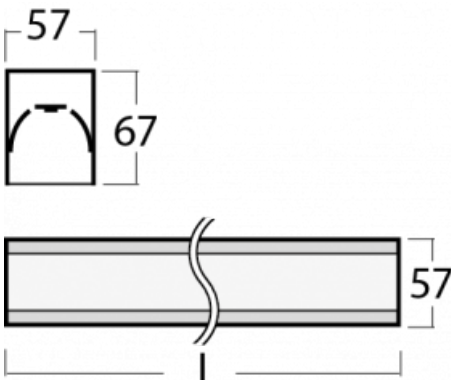

# Lina60-S

04S-200I-60GETD/830, S

EPD®

You will appreciate the L-Click system on the Lina60-S luminaire with a direct light distribution, which effectively saves you both time and money. How? The module simply clicks into the profile, so a lot of work is saved during assembly. This solution also prevents the direct touch of the LED technology and lengthens its operating life. The Lina60-S lighting system can be assembled creating endless lines and a big variety of shapes. In addition to great power output, the luminaire also has a great price. It will find its use in commercial, social and public spaces.

## Technical drawing

Type of installation	Recessed, Surface, Wall mounted, Suspended, 3 circuit track
----------------------	---

Light distribution	Direct
--------------------	--------

Luminaire shape	Linear
-----------------	--------

Description of luminaires	Luminaire recessed/surface/wall mounted/suspended/3 circuit track
---------------------------	---

Dimensions	3366 mm × 57 mm × 67 mm
------------	-------------------------

Weight	8.5 kg
--------	--------