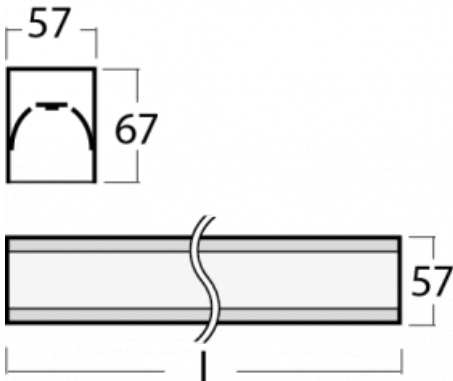

Luminaire

Lina60-S

04S-200I-60GEM/830, B

EPD®

You will appreciate the L-Click system on the Lina60-S luminaire with a direct light distribution, which effectively saves you both time and money. How? The module simply clicks into the profile, so a lot of work is saved during assembly. This solution also prevents the direct touch of the LED technology and lengthens its operating life. The Lina60-S lighting system can be assembled creating endless lines and a big variety of shapes. In addition to great power output, the luminaire also has a great price. It will find its use in commercial, social and public spaces.

Technical drawing

Type of installation	Recessed, Surface, Wall mounted, Suspended, 3 circuit track
Light distribution	Direct
Luminaire shape	Linear
Colour of the luminaires	Black
Material	Aluminium
Lifetime	L90/B50 50 000 hours
Warranty	5 years
Description of luminaires	Luminaire recessed/surface/wall mounted/suspended/3 circuit track
Dimensions	3366 mm × 57 mm × 67 mm
Light source	LED MODUL
Type of optical system	Microprisma
Luminous flux*	2700 lm
Colour Temperature	3000 K warm white
Luminous efficacy	115 lm/W
MacAdam Light source	2
Colour rendering index	80
UGR max. X=4H Y=8H, ρ=70,50,20	18.2

04-20900, F
bracket for installation
of suspended type of
profile as recessed
trimless

04-21303, B
pendant profile for track
luminaires; l = 1122mm

04-21307, B
pendant profile for track
luminaires; l = 2242mm