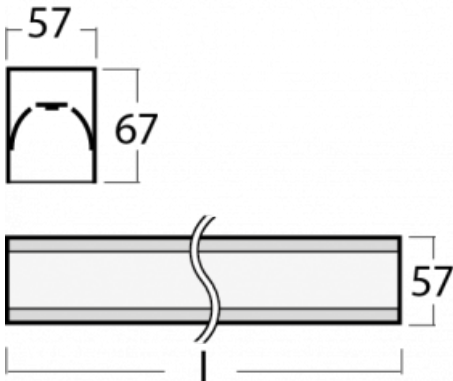

# Lina60-S

04S-200I-60GEE/830, B

EPD®

You will appreciate the L-Click system on the Lina60-S luminaire with a direct light distribution, which effectively saves you both time and money. How? The module simply clicks into the profile, so a lot of work is saved during assembly. This solution also prevents the direct touch of the LED technology and lengthens its operating life. The Lina60-S lighting system can be assembled creating endless lines and a big variety of shapes. In addition to great power output, the luminaire also has a great price. It will find its use in commercial, social and public spaces.

## Technical drawing

Type of installation	Recessed, Surface, Wall mounted, Suspended, 3 circuit track
Light distribution	Direct
Luminaire shape	Linear
Colour of the luminaires	Black
Material	Aluminium
Lifetime	L90/B50 50 000 hours
Warranty	60 months
Description of luminaires	Luminaire recessed/surface/wall mounted/suspended/3 circuit track
Dimensions	3366 mm × 57 mm × 67 mm
Light source	LED MODUL
Type of optical system	Microprisma
Luminous flux	2700 lm ± 10 %
Colour Temperature	3000 K warm white
Luminous efficacy	115 lm/W
MacAdam Light source	2
Colour rendering index	80
UGR max. X=4H Y=8H, ρ=70,50,20	18.2