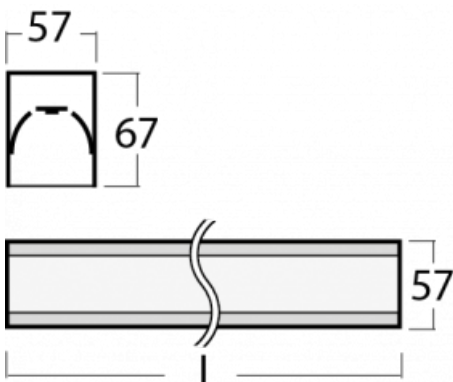

Luminaire

Lina60-S

04S-200I-60GED/840, W

EPD®

You will appreciate the L-Click system on the Lina60-S luminaire with a direct light distribution, which effectively saves you both time and money. How? The module simply clicks into the profile, so a lot of work is saved during assembly. This solution also prevents the direct touch of the LED technology and lengthens its operating life. The Lina60-S lighting system can be assembled creating endless lines and a big variety of shapes. In addition to great power output, the luminaire also has a great price. It will find its use in commercial, social and public spaces.

Technical drawing

Type of installation	Recessed, Surface, Wall mounted, Suspended, 3 circuit track
Light distribution	Direct
Luminaire shape	Linear
Colour of the luminaires	White
Material	Aluminium
Lifetime	L90/B50 50 000 hours
Warranty	60 months
Description of luminaires	Luminaire recessed/surface/wall mounted/suspended/3 circuit track
Dimensions	3366 mm × 57 mm × 67 mm
Light source	LED MODUL
Type of optical system	Microprisma
Luminous flux	2840 lm ± 10 %
Colour Temperature	4000 K cool white
Luminous efficacy	121 lm/W
MacAdam Light source	2
Colour rendering index	80
UGR max. X=4H Y=8H, ρ=70,50,20	18,4

Curve

Luminaire power input 23.4 W ± 10 %

Connection of the luminaires DALI dimmable

Electrical voltage 220-240V

Frequency 50/60Hz

⊕ CE IP 40

Downloads

Installation instructions

00-00357, K
cable 5x0,75 6000mm

00-00363, K
cable 5x1,5 2000mm

00-00364, K
cable 5x1,5 4000mm

00-00365, K
cable 5x1,5 6000mm

00-00366, K
cable 7x0,75 2000mm

00-00367, K
cable 7x0,75 4000mm

00-00368, K
cable 7x0,75 6000mm