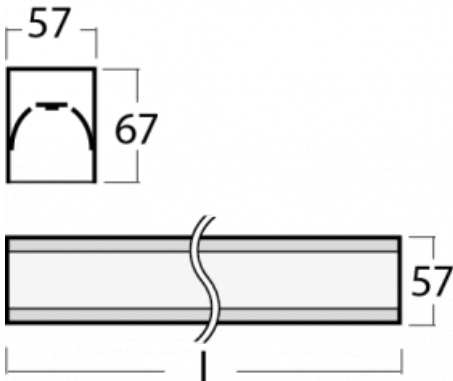

Luminaire

Lina60-S

04S-200I-60GED/840, B

EPD[®]

You will appreciate the L-Click system on the Lina60-S luminaire with a direct light distribution, which effectively saves you both time and money. How? The module simply clicks into the profile, so a lot of work is saved during assembly. This solution also prevents the direct touch of the LED technology and lengthens its operating life. The Lina60-S lighting system can be assembled creating endless lines and a big variety of shapes. In addition to great power output, the luminaire also has a great price. It will find its use in commercial, social and public spaces.

Technical drawing

Type of installation	Recessed, Surface, Wall mounted, Suspended, 3 circuit track
Light distribution	Direct
Luminaire shape	Linear
Colour of the luminaires	Black
Material	Aluminium
Lifetime	L90/B50 50 000 hours
Warranty	60 months
Description of luminaires	Luminaire recessed/surface/wall mounted/suspended/3 circuit track
Dimensions	3366 mm × 57 mm × 67 mm
Light source	LED MODUL
Type of optical system	Microprisma
Luminous flux	2840 lm ± 10 %
Colour Temperature	4000 K cool white
Luminous efficacy	121 lm/W
MacAdam Light source	2
Colour rendering index	80
UGR max. X=4H Y=8H, ρ=70,50,20	18,4

Curve

Luminaire power input 23.4 W ± 10 %

Connection of the luminaires DALI dimmable

Electrical voltage 220-240V

Frequency 50/60Hz

⊕ CE IP 40

Downloads

Installation instructions

00-00357, K
cable 5x0,75 6000mm

00-00363, K
cable 5x1,5 2000mm

00-00364, K
cable 5x1,5 4000mm

00-00365, K
cable 5x1,5 6000mm

00-00366, K
cable 7x0,75 2000mm

00-00367, K
cable 7x0,75 4000mm

00-00368, K
cable 7x0,75 6000mm