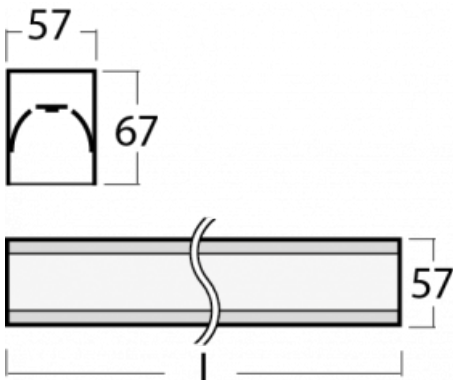

Luminaire

Lina60-S

04S-200I-50GGM/830, S

EPD®

You will appreciate the L-Click system on the Lina60-S luminaire with a direct light distribution, which effectively saves you both time and money. How? The module simply clicks into the profile, so a lot of work is saved during assembly. This solution also prevents the direct touch of the LED technology and lengthens its operating life. The Lina60-S lighting system can be assembled creating endless lines and a big variety of shapes. In addition to great power output, the luminaire also has a great price. It will find its use in commercial, social and public spaces.

Technical drawing

Type of installation	Recessed, Surface, Wall mounted, Suspended, 3 circuit track
Light distribution	Direct
Luminaire shape	Linear
Colour of the luminaires	Silver
Material	Aluminium
Lifetime	L90/B50 50 000 hours
Warranty	60 months
Description of luminaires	Luminaire recessed/surface/wall mounted/suspended/3 circuit track
Dimensions	2805 mm × 57 mm × 67 mm
Light source	LED MODUL
Type of optical system	Microprisma
Luminous flux	6490 lm ± 10 %
Colour Temperature	3000 K warm white
Luminous efficacy	105 lm/W
MacAdam Light source	2
Colour rendering index	80
UGR max. X=4H Y=8H, ρ=70,50,20	21.9

04-20900, F
bracket for installation
of suspended type of
profile as recessed
trimless

04-21303, S
pendant profile for track
luminaires; l = 1122mm

04-21307, S
pendant profile for track
luminaires; l = 2242mm