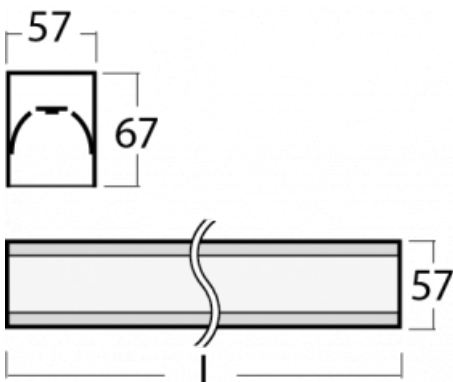

Luminaire

Lina60-S

04S-200I-50GGE/830, S

EPD®

You will appreciate the L-Click system on the Lina60-S luminaire with a direct light distribution, which effectively saves you both time and money. How? The module simply clicks into the profile, so a lot of work is saved during assembly. This solution also prevents the direct touch of the LED technology and lengthens its operating life. The Lina60-S lighting system can be assembled creating endless lines and a big variety of shapes. In addition to great power output, the luminaire also has a great price. It will find its use in commercial, social and public spaces.

Technical drawing

Type of installation	Recessed, Surface, Wall mounted, Suspended, 3 circuit track
Light distribution	Direct
Luminaire shape	Linear
Colour of the luminaires	Silver
Material	Aluminium
Lifetime	L90/B50 50 000 hours
Warranty	60 months
Description of luminaires	Luminaire recessed/surface/wall mounted/suspended/3 circuit track
Dimensions	2805 mm × 57 mm × 67 mm
Weight	7.1 kg
Light source	LED MODUL
Type of optical system	Microprisma
Luminous flux	6490 lm ± 10 %
Colour Temperature	3000 K warm white
Luminous efficacy	105 lm/W
MacAdam Light source	2
Colour rendering index	80
UGR max. X=4H Y=8H, ρ=70,50,20	21.9

04-21303, S
pendant profile for track
luminaires; l = 1122mm

04-21307, S
pendant profile for track
luminaires; l = 2242mm