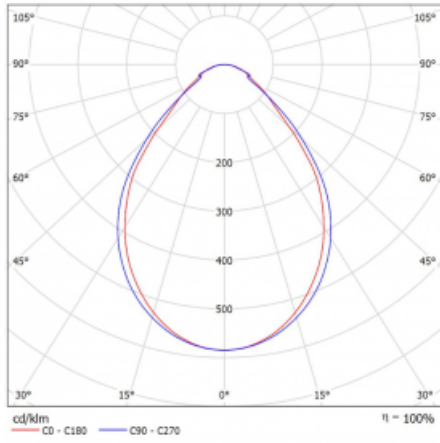

Curve

Luminaire power input 62 W ± 10 %

Connection of the luminaires Electronic ballast non-dimmable

Electrical voltage 220-240V

Frequency 50/60Hz

⊕ CE IP 40