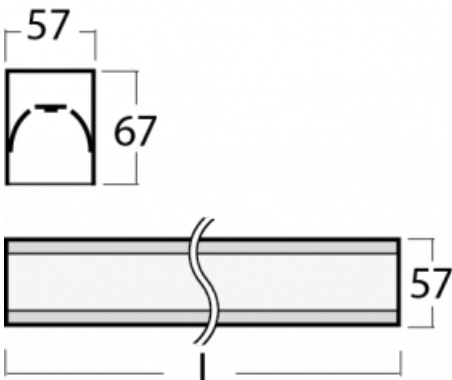

Luminaire

Lina60-S

04S-200I-50GGD/840, B

EPD®

You will appreciate the L-Click system on the Lina60-S luminaire with a direct light distribution, which effectively saves you both time and money. How? The module simply clicks into the profile, so a lot of work is saved during assembly. This solution also prevents the direct touch of the LED technology and lengthens its operating life. The Lina60-S lighting system can be assembled creating endless lines and a big variety of shapes. In addition to great power output, the luminaire also has a great price. It will find its use in commercial, social and public spaces.

Technical drawing

Type of installation	Recessed, Surface, Wall mounted, Suspended, 3 circuit track
----------------------	---

Light distribution	Direct
--------------------	--------

Luminaire shape	Linear
-----------------	--------

Description of luminaires	Luminaire recessed/surface/wall mounted/suspended/3 circuit track
---------------------------	---

Dimensions	2805 mm × 57 mm × 67 mm
------------	-------------------------

Weight	7.3 kg
--------	--------