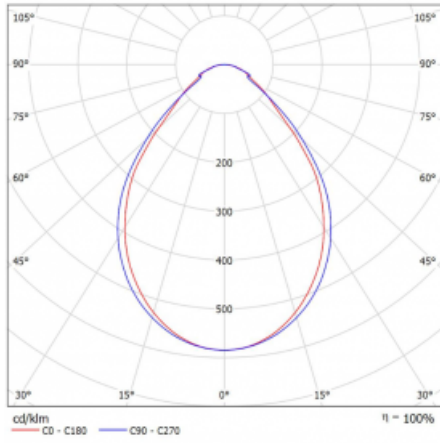

Curve

Luminaire power input* 19.5 W

Connection of the luminaires ON/OFF + 3h emergency

Electrical voltage 220-240V

Frequency 50/60Hz

⊕ CE IP 40

*±10 %