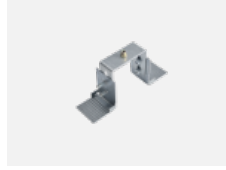

Luminaire

Lina60-S

04S-200I-50GEM3/840, W

EPD®

You will appreciate the L-Click system on the Lina60-S luminaire with a direct light distribution, which effectively saves you both time and money. How? The module simply clicks into the profile, so a lot of work is saved during assembly. This solution also prevents the direct touch of the LED technology and lengthens its operating life. The Lina60-S lighting system can be assembled creating endless lines and a big variety of shapes. In addition to great power output, the luminaire also has a great price. It will find its use in commercial, social and public spaces.

Installation instructions

Photos

Accessories

00-00300, N
wire suspension
2000mm

00-00301, N
wire suspension
4000mm

00-00302, N
wire suspension
6000mm

00-00370, W
ceiling cup 80x80x32mm

00-00600, F
ceiling fastening for
luminaires 132-5xxK,
04-2000x, 05-2000x,
09-200x - 1 piece

00-20700, W
2 pcs of wall fastening
Lipo/Lina

04-00200, N
straight connector

04-01200, F
Accessory for gear-tray
release

04-20101, W
2xend cap - metal, 5-
conductor terminal box,
grommet

04-20103, W
2xend cap - plastic, 5-
conductor terminal box,
grommet

04-20900, F
bracket for installation
of suspended type of
profile as recessed
trimless

04-21303, W
pendant profile for track
luminaires; l = 1122mm

04-21307, W
pendant profile for track
luminaires; l = 2242mm