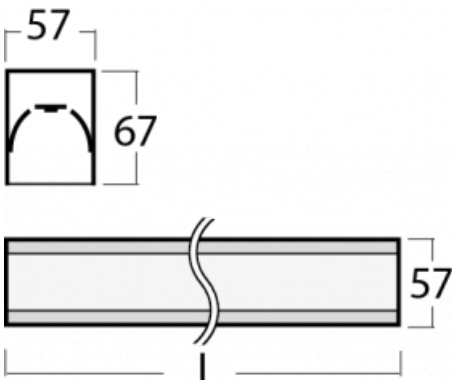

Luminaire

Lina60-S

04S-200I-50GEM3/840, W

EPD®

You will appreciate the L-Click system on the Lina60-S luminaire with a direct light distribution, which effectively saves you both time and money. How? The module simply clicks into the profile, so a lot of work is saved during assembly. This solution also prevents the direct touch of the LED technology and lengthens its operating life. The Lina60-S lighting system can be assembled creating endless lines and a big variety of shapes. In addition to great power output, the luminaire also has a great price. It will find its use in commercial, social and public spaces.

Technical drawing

Type of installation	Recessed, Surface, Wall mounted, Suspended, 3 circuit track
Light distribution	Direct
Luminaire shape	Linear
Colour of the luminaires	White
Material	Aluminium
Lifetime	L90/B50 50 000 hours
Warranty	5 years
Description of luminaires	Luminaire recessed/surface/wall mounted/suspended/3 circuit track
Dimensions	2805 mm × 57 mm × 67 mm
Light source	LED MODUL
Type of optical system	Microprisma
Luminous flux*	2370 lm
Colour Temperature	4000 K cool white
Luminous efficacy	122 lm/W
MacAdam Light source	2
Colour rendering index	80
UGR max. X=4H Y=8H, ρ=70,50,20	18,4

04-20900, F
bracket for installation
of suspended type of
profile as recessed
trimless

04-21303, W
pendant profile for track
luminaires; l = 1122mm

04-21307, W
pendant profile for track
luminaires; l = 2242mm