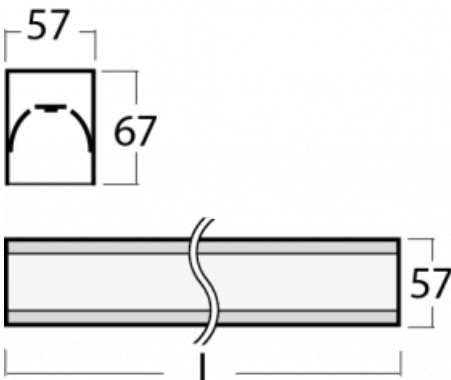

# Lina60-S

04S-200I-50GEM3/840, S

EPD®

You will appreciate the L-Click system on the Lina60-S luminaire with a direct light distribution, which effectively saves you both time and money. How? The module simply clicks into the profile, so a lot of work is saved during assembly. This solution also prevents the direct touch of the LED technology and lengthens its operating life. The Lina60-S lighting system can be assembled creating endless lines and a big variety of shapes. In addition to great power output, the luminaire also has a great price. It will find its use in commercial, social and public spaces.

## Technical drawing

Type of installation	Recessed, Surface, Wall mounted, Suspended, 3 circuit track
Light distribution	Direct
Luminaire shape	Linear
Colour of the luminaires	Silver
Material	Aluminium
Lifetime	L90/B50 50 000 hours
Warranty	5 years
Description of luminaires	Luminaire recessed/surface/wall mounted/suspended/3 circuit track
Dimensions	2805 mm × 57 mm × 67 mm
Light source	LED MODUL
Type of optical system	Microprisma
Luminous flux*	2370 lm
Colour Temperature	4000 K cool white
Luminous efficacy	122 lm/W
MacAdam Light source	2
Colour rendering index	80
UGR max. X=4H Y=8H, ρ=70,50,20	18.4

**04-21303, S**  
pendant profile for track  
luminaires; l = 1122mm

**04-21307, S**  
pendant profile for track  
luminaires; l = 2242mm