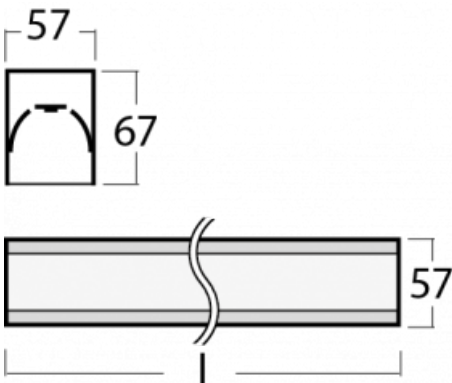

Luminaire

Lina60-S

04S-200I-50GEE/840, S

EPD®

You will appreciate the L-Click system on the Lina60-S luminaire with a direct light distribution, which effectively saves you both time and money. How? The module simply clicks into the profile, so a lot of work is saved during assembly. This solution also prevents the direct touch of the LED technology and lengthens its operating life. The Lina60-S lighting system can be assembled creating endless lines and a big variety of shapes. In addition to great power output, the luminaire also has a great price. It will find its use in commercial, social and public spaces.

Technical drawing

Type of installation	Recessed, Surface, Wall mounted, Suspended, 3 circuit track
Light distribution	Direct
Luminaire shape	Linear
Colour of the luminaires	Silver
Material	Aluminium
Lifetime	L90/B50 50 000 hours
Warranty	60 months
Description of luminaires	Luminaire recessed/surface/wall mounted/suspended/3 circuit track
Dimensions	2805 mm × 57 mm × 67 mm
Light source	LED MODUL
Type of optical system	Microprisma
Luminous flux	2370 lm ± 10 %
Colour Temperature	4000 K cool white
Luminous efficacy	122 lm/W
MacAdam Light source	2
Colour rendering index	80
UGR max. X=4H Y=8H, ρ=70,50,20	18,4

04-21303, S
pendant profile for track
luminaires; l = 1122mm

04-21307, S
pendant profile for track
luminaires; l = 2242mm