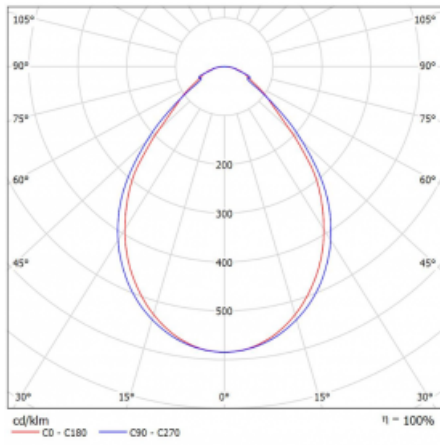

Curve

Luminaire power input 19.5 W ± 10 %

Connection of the luminaires Electronic ballast non-dimmable

Electrical voltage 220-240V

Frequency 50/60Hz

⊕ CE IP 40