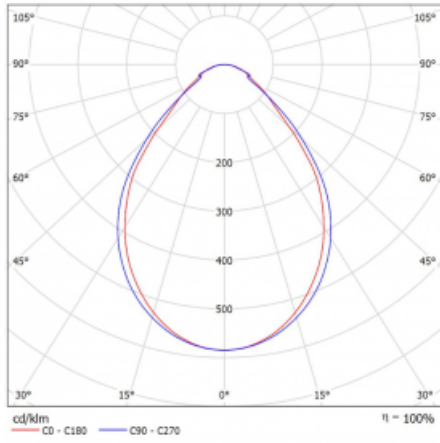

Luminaire

Lina60-S

04S-200I-50GED/840, W

EPD®

You will appreciate the L-Click system on the Lina60-S luminaire with a direct light distribution, which effectively saves you both time and money. How? The module simply clicks into the profile, so a lot of work is saved during assembly. This solution also prevents the direct touch of the LED technology and lengthens its operating life. The Lina60-S lighting system can be assembled creating endless lines and a big variety of shapes. In addition to great power output, the luminaire also has a great price. It will find its use in commercial, social and public spaces.

Technical drawing

Type of installation	Recessed, Surface, Wall mounted, Suspended, 3 circuit track
Light distribution	Direct
Luminaire shape	Linear
Colour of the luminaires	White
Material	Aluminium
Lifetime	L90/B50 50 000 hours
Warranty	5 years
Description of luminaires	Luminaire recessed/surface/wall mounted/suspended/3 circuit track
Dimensions	2805 mm × 57 mm × 67 mm
Weight	7.1 kg
Light source	LED MODUL
Type of optical system	Microprisma
Luminous flux*	2370 lm
Colour Temperature	4000 K cool white
Luminous efficacy	122 lm/W
MacAdam Light source	2
Colour rendering index	80
UGR max. X=4H Y=8H, ρ=70,50,20	18,4

Curve

Luminaire power input* 19.5 W

Connection of the luminaires DALI

Electrical voltage 220-240V

Frequency 50/60Hz

⊕ CE IP 40

*±10 %

Downloads