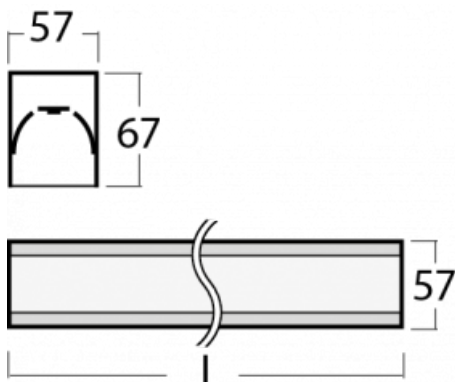

# Lina60-S

04S-200I-40GGD/840, W

EPD®

You will appreciate the L-Click system on the Lina60-S luminaire with a direct light distribution, which effectively saves you both time and money. How? The module simply clicks into the profile, so a lot of work is saved during assembly. This solution also prevents the direct touch of the LED technology and lengthens its operating life. The Lina60-S lighting system can be assembled creating endless lines and a big variety of shapes. In addition to great power output, the luminaire also has a great price. It will find its use in commercial, social and public spaces.

## Technical drawing

Type of installation	Recessed, Surface, Wall mounted, Suspended, 3 circuit track
Light distribution	Direct
Luminaire shape	Linear
Colour of the luminaires	White
Material	Aluminium
Lifetime	L90/B50 50 000 hours
Warranty	60 months
Description of luminaires	Luminaire recessed/surface/wall mounted/suspended/3 circuit track
Dimensions	2244 mm × 57 mm × 67 mm
Weight	6 kg
Light source	LED MODUL
Type of optical system	Microprisma
Luminous flux	5450 lm ± 10 %
Colour Temperature	4000 K cool white
Luminous efficacy	110 lm/W
MacAdam Light source	2
Colour rendering index	80
UGR max. X=4H Y=8H, ρ=70,50,20	22.1