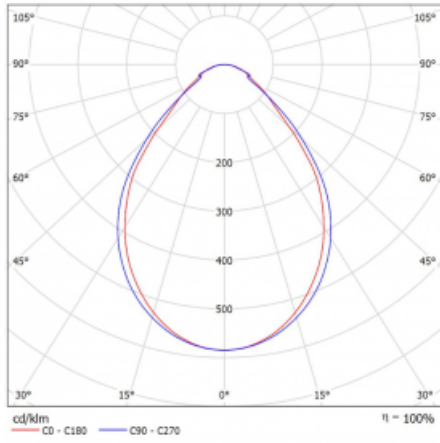

Curve

Luminaire power input* 49.6 W

Connection of the luminaires DALI

Electrical voltage 220-240V

Frequency 50/60Hz

⊕ CE IP 40

*±10 %