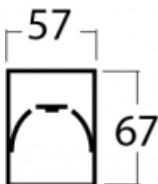

Technical drawing

Type of installation	Recessed, Surface, Wall mounted, Suspended, 3 circuit track
Light distribution	Direct
Luminaire shape	Linear
Colour of the luminaires	Silver
Material	Aluminium
Lifetime	L90/B50 50 000 hours
Warranty	5 years
Description of luminaires	Luminaire recessed/surface/wall mounted/suspended/3 circuit track
Dimensions	2244 mm × 57 mm × 67 mm
Light source	LED MODUL
Type of optical system	Microprisma
Luminous flux*	1800 lm
Colour Temperature	3000 K warm white
Luminous efficacy	115 lm/W
MacAdam Light source	2
Colour rendering index	80
UGR max. X=4H Y=8H, ρ=70,50,20	18.2