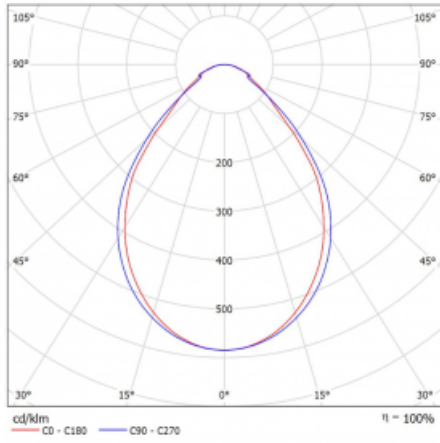

Curve

Luminaire power input 15.6 W ± 10 %

Connection of the luminaires Electronic ballast non-dimmable with 3h emergency

Electrical voltage 220-240V

Frequency 50/60Hz

⊕ CE IP 40