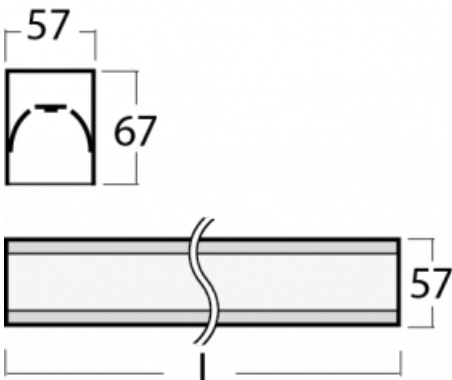

Luminaire

Lina60-S

04S-200I-40GEM/830, S

EPD®

You will appreciate the L-Click system on the Lina60-S luminaire with a direct light distribution, which effectively saves you both time and money. How? The module simply clicks into the profile, so a lot of work is saved during assembly. This solution also prevents the direct touch of the LED technology and lengthens its operating life. The Lina60-S lighting system can be assembled creating endless lines and a big variety of shapes. In addition to great power output, the luminaire also has a great price. It will find its use in commercial, social and public spaces.

Technical drawing

Type of installation	Recessed, Surface, Wall mounted, Suspended, 3 circuit track
Light distribution	Direct
Luminaire shape	Linear
Colour of the luminaires	Silver
Material	Aluminium
Lifetime	L90/B50 50 000 hours
Warranty	60 months
Description of luminaires	Luminaire recessed/surface/wall mounted/suspended/3 circuit track
Dimensions	2244 mm × 57 mm × 67 mm
Light source	LED MODUL
Type of optical system	Microprisma
Luminous flux	1800 lm ± 10 %
Colour Temperature	3000 K warm white
Luminous efficacy	115 lm/W
MacAdam Light source	2
Colour rendering index	80
UGR max. X=4H Y=8H, ρ=70,50,20	18.2

04-20900, F
bracket for installation
of suspended type of
profile as recessed
trimless

04-21303, S
pendant profile for track
luminaires; l = 1122mm

04-21307, S
pendant profile for track
luminaires; l = 2242mm