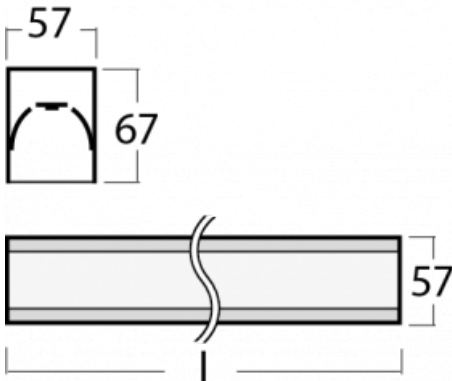

Luminaire

Lina60-S

04S-200I-40GEE/830, S

EPD®

You will appreciate the L-Click system on the Lina60-S luminaire with a direct light distribution, which effectively saves you both time and money. How? The module simply clicks into the profile, so a lot of work is saved during assembly. This solution also prevents the direct touch of the LED technology and lengthens its operating life. The Lina60-S lighting system can be assembled creating endless lines and a big variety of shapes. In addition to great power output, the luminaire also has a great price. It will find its use in commercial, social and public spaces.

Technical drawing

Type of installation	Recessed, Surface, Wall mounted, Suspended, 3 circuit track
Light distribution	Direct
Luminaire shape	Linear
Colour of the luminaires	Silver
Material	Aluminium
Lifetime	L90/B50 50 000 hours
Warranty	60 months
Description of luminaires	Luminaire recessed/surface/wall mounted/suspended/3 circuit track
Dimensions	2244 mm × 57 mm × 67 mm
Weight	6.9 kg
Light source	LED MODUL
Type of optical system	Microprisma
Luminous flux	1800 lm ± 10 %
Colour Temperature	3000 K warm white
Luminous efficacy	115 lm/W
MacAdam Light source	2
Colour rendering index	80
UGR max. X=4H Y=8H, ρ=70,50,20	18.2

04-21303, S
pendant profile for track
luminaires; l = 1122mm

04-21307, S
pendant profile for track
luminaires; l = 2242mm