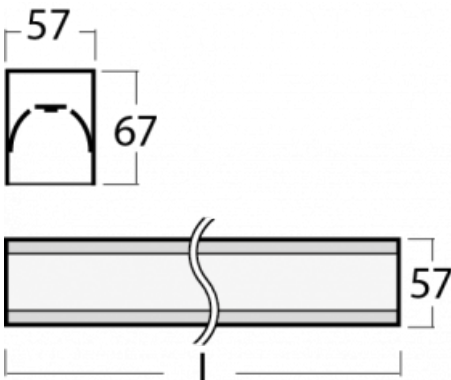

Luminaire

Lina60-S

04S-200I-35GGM3/840, B

EPD®

You will appreciate the L-Click system on the Lina60-S luminaire with a direct light distribution, which effectively saves you both time and money. How? The module simply clicks into the profile, so a lot of work is saved during assembly. This solution also prevents the direct touch of the LED technology and lengthens its operating life. The Lina60-S lighting system can be assembled creating endless lines and a big variety of shapes. In addition to great power output, the luminaire also has a great price. It will find its use in commercial, social and public spaces.

Technical drawing

Type of installation	Recessed, Surface, Wall mounted, Suspended, 3 circuit track
Light distribution	Direct
Luminaire shape	Linear
Colour of the luminaires	Black
Material	Aluminium
Lifetime	L90/B50 50 000 hours
Warranty	5 years
Description of luminaires	Luminaire recessed/surface/wall mounted/suspended/3 circuit track
Dimensions	1964 mm × 57 mm × 67 mm
Light source	LED MODUL
Type of optical system	Microprisma
Luminous flux*	4770 lm
Colour Temperature	4000 K cool white
Luminous efficacy	110 lm/W
MacAdam Light source	2
Colour rendering index	80
UGR max. X=4H Y=8H, ρ=70,50,20	22.1

04-20900, F
bracket for installation
of suspended type of
profile as recessed
trimless

04-21303, B
pendant profile for track
luminaires; l = 1122mm

04-21307, B
pendant profile for track
luminaires; l = 2242mm