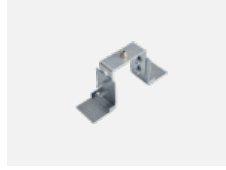

Luminaire

Lina60-S

04S-200I-35GGM3/840, B

EPD®

You will appreciate the L-Click system on the Lina60-S luminaire with a direct light distribution, which effectively saves you both time and money. How? The module simply clicks into the profile, so a lot of work is saved during assembly. This solution also prevents the direct touch of the LED technology and lengthens its operating life. The Lina60-S lighting system can be assembled creating endless lines and a big variety of shapes. In addition to great power output, the luminaire also has a great price. It will find its use in commercial, social and public spaces.

Installation instructions

Photos

Accessories

00-00300, N
wire suspension
2000mm

00-00301, N
wire suspension
4000mm

00-00302, N
wire suspension
6000mm

00-00370, B
ceiling cup 80x80x32mm

00-00600, F
ceiling fastening for
luminaires 132-5xxK,
04-2000x, 05-2000x,
09-200x - 1 piece

00-20700, B
2 pcs of wall fastening
Lipo/Lina

04-00200, N
straight connector

04-01200, F
Accessory for gear-tray
release

04-20101, B
2xend cap - metal, 5-
conductor terminal box,
grommet

04-20103, B
2xend cap - plastic, 5-
conductor terminal box,
grommet

04-20900, F
bracket for installation
of suspended type of
profile as recessed
trimless

04-21303, B
pendant profile for track
luminaires; l = 1122mm

04-21307, B
pendant profile for track
luminaires; l = 2242mm