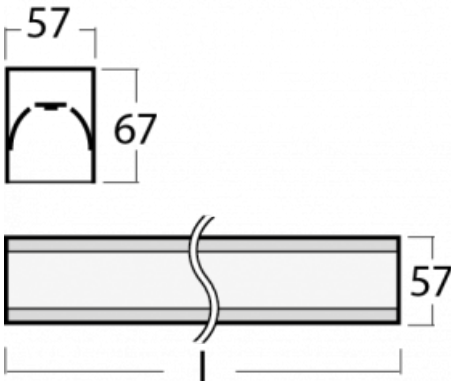

# Lina60-S

04S-200I-35GGM/840, S

EPD®

You will appreciate the L-Click system on the Lina60-S luminaire with a direct light distribution, which effectively saves you both time and money. How? The module simply clicks into the profile, so a lot of work is saved during assembly. This solution also prevents the direct touch of the LED technology and lengthens its operating life. The Lina60-S lighting system can be assembled creating endless lines and a big variety of shapes. In addition to great power output, the luminaire also has a great price. It will find its use in commercial, social and public spaces.

## Technical drawing

Type of installation	Recessed, Surface, Wall mounted, Suspended, 3 circuit track
Light distribution	Direct
Luminaire shape	Linear
Colour of the luminaires	Silver
Material	Aluminium
Lifetime	L90/B50 50 000 hours
Warranty	5 years
Description of luminaires	Luminaire recessed/surface/wall mounted/suspended/3 circuit track
Dimensions	1964 mm × 57 mm × 67 mm
Light source	LED MODUL
Type of optical system	Microprisma
Luminous flux*	4770 lm
Colour Temperature	4000 K cool white
Luminous efficacy	110 lm/W
MacAdam Light source	2
Colour rendering index	80
UGR max. X=4H Y=8H, ρ=70,50,20	22.1

**04-21303, S**  
pendant profile for track  
luminaires; l = 1122mm

**04-21307, S**  
pendant profile for track  
luminaires; l = 2242mm