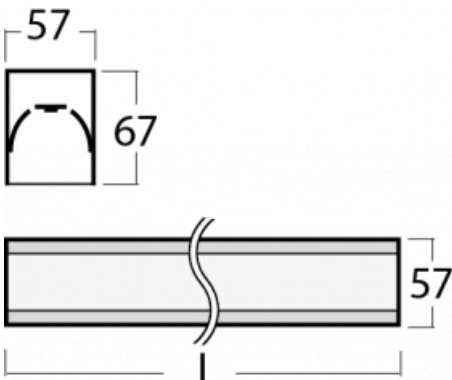

Luminaire

Lina60-S

04S-200I-35GGM/840, B

EPD®

You will appreciate the L-Click system on the Lina60-S luminaire with a direct light distribution, which effectively saves you both time and money. How? The module simply clicks into the profile, so a lot of work is saved during assembly. This solution also prevents the direct touch of the LED technology and lengthens its operating life. The Lina60-S lighting system can be assembled creating endless lines and a big variety of shapes. In addition to great power output, the luminaire also has a great price. It will find its use in commercial, social and public spaces.

Technical drawing

Type of installation	Recessed, Surface, Wall mounted, Suspended, 3 circuit track
Light distribution	Direct
Luminaire shape	Linear
Colour of the luminaires	Black
Material	Aluminium
Lifetime	L90/B50 50 000 hours
Warranty	60 months
Description of luminaires	Luminaire recessed/surface/wall mounted/suspended/3 circuit track
Dimensions	1964 mm × 57 mm × 67 mm
Light source	LED MODUL
Type of optical system	Microprisma
Luminous flux	4770 lm ± 10 %
Colour Temperature	4000 K cool white
Luminous efficacy	110 lm/W
MacAdam Light source	2
Colour rendering index	80
UGR max. X=4H Y=8H, ρ=70,50,20	22.1

04-20900, F
bracket for installation
of suspended type of
profile as recessed
trimless

04-21303, B
pendant profile for track
luminaires; l = 1122mm

04-21307, B
pendant profile for track
luminaires; l = 2242mm