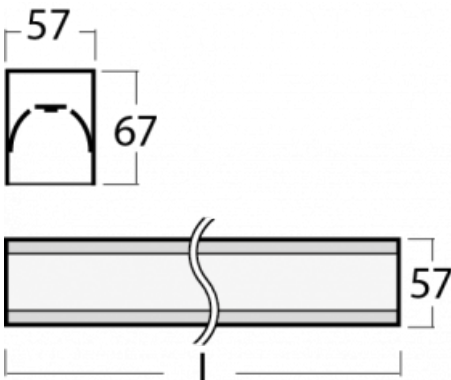

# Lina60-S

04S-200I-35GGM/830, B

**EPD<sup>®</sup>**

You will appreciate the L-Click system on the Lina60-S luminaire with a direct light distribution, which effectively saves you both time and money. How? The module simply clicks into the profile, so a lot of work is saved during assembly. This solution also prevents the direct touch of the LED technology and lengthens its operating life. The Lina60-S lighting system can be assembled creating endless lines and a big variety of shapes. In addition to great power output, the luminaire also has a great price. It will find its use in commercial, social and public spaces.

**Technical drawing**

Type of installation	Recessed, Surface, Wall mounted, Suspended, 3 circuit track
Light distribution	Direct
Luminaire shape	Linear
Colour of the luminaires	Black
Material	Aluminium
Lifetime	L90/B50 50 000 hours
Warranty	60 months
Description of luminaires	Luminaire recessed/surface/wall mounted/suspended/3 circuit track
Dimensions	1964 mm × 57 mm × 67 mm
Light source	LED MODUL
Type of optical system	Microprisma
Luminous flux	4540 lm ± 10 %
Colour Temperature	3000 K warm white
Luminous efficacy	105 lm/W
MacAdam Light source	2
Colour rendering index	80
UGR max. X=4H Y=8H, ρ=70,50,20	21.9

**04-21303, B**  
pendant profile for track  
luminaires; l = 1122mm

**04-21307, B**  
pendant profile for track  
luminaires; l = 2242mm