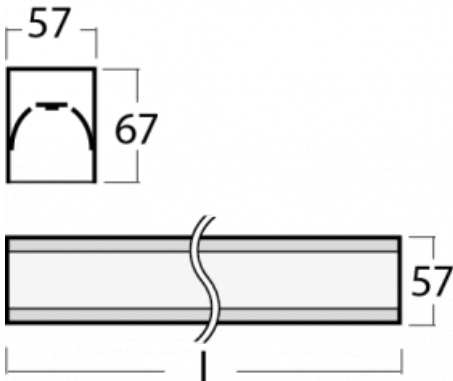

Luminaire

Lina60-S

04S-200I-35GGE/840, S

EPD®

You will appreciate the L-Click system on the Lina60-S luminaire with a direct light distribution, which effectively saves you both time and money. How? The module simply clicks into the profile, so a lot of work is saved during assembly. This solution also prevents the direct touch of the LED technology and lengthens its operating life. The Lina60-S lighting system can be assembled creating endless lines and a big variety of shapes. In addition to great power output, the luminaire also has a great price. It will find its use in commercial, social and public spaces.

Technical drawing

| | |
|-----------------------------------|---|
| Type of installation | Recessed, Surface, Wall mounted, Suspended, 3 circuit track |
| Light distribution | Direct |
| Luminaire shape | Linear |
| Colour of the luminaires | Silver |
| Material | Aluminium |
| Lifetime | L90/B50 50 000 hours |
| Warranty | 5 years |
| Description of luminaires | Luminaire recessed/surface/wall mounted/suspended/3 circuit track |
| Dimensions | 1964 mm × 57 mm × 67 mm |
| Weight | 4.9 kg |
| Light source | LED MODUL |
| Type of optical system | Microprisma |
| Luminous flux* | 4770 lm |
| Colour Temperature | 4000 K cool white |
| Luminous efficacy | 110 lm/W |
| MacAdam Light source | 2 |
| Colour rendering index | 80 |
| UGR max. X=4H Y=8H, ρ=70,50,20 | 22.1 |

00-00358, K
cable 3x0,75 4000mm

00-00360, K
cable 3x0,75 6000mm

00-00363, K
cable 5x1,5 2000mm

00-00364, K
cable 5x1,5 4000mm

00-00365, K
cable 5x1,5 6000mm

00-00370, S
ceiling cup 80x80x32mm

00-00501
wire for emergency
lighting XX-XXXX-40

04-21303, S
pendant profile for track
luminaires; l = 1122mm

04-21307, S
pendant profile for track
luminaires; l = 2242mm