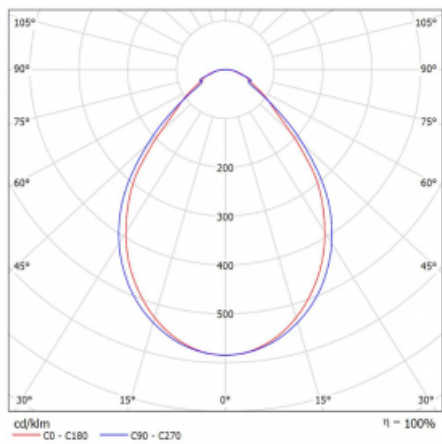

Curve

Luminaire power input* 43.4 W

Connection of the luminaires ON/OFF

Electrical voltage 220-240V

Frequency 50/60Hz

⊕ CE IP 40

* $\pm 10\%$