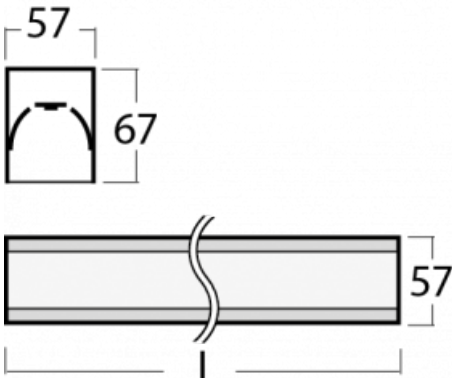

# Lina60-S

04S-200I-35GGD/830, S

EPD®

You will appreciate the L-Click system on the Lina60-S luminaire with a direct light distribution, which effectively saves you both time and money. How? The module simply clicks into the profile, so a lot of work is saved during assembly. This solution also prevents the direct touch of the LED technology and lengthens its operating life. The Lina60-S lighting system can be assembled creating endless lines and a big variety of shapes. In addition to great power output, the luminaire also has a great price. It will find its use in commercial, social and public spaces.

## Technical drawing

Type of installation	Recessed, Surface, Wall mounted, Suspended, 3 circuit track
----------------------	---

Light distribution	Direct
--------------------	--------

Luminaire shape	Linear
-----------------	--------

Description of luminaires	Luminaire recessed/surface/wall mounted/suspended/3 circuit track
---------------------------	---

Dimensions	1964 mm × 57 mm × 67 mm
------------	-------------------------

Weight	5.2 kg
--------	--------