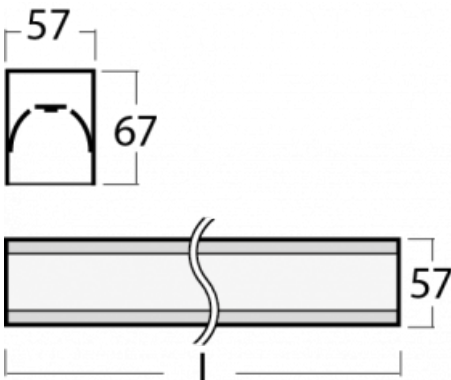

Luminaire

Lina60-S

04S-200I-35GETD/830, W

EPD®

You will appreciate the L-Click system on the Lina60-S luminaire with a direct light distribution, which effectively saves you both time and money. How? The module simply clicks into the profile, so a lot of work is saved during assembly. This solution also prevents the direct touch of the LED technology and lengthens its operating life. The Lina60-S lighting system can be assembled creating endless lines and a big variety of shapes. In addition to great power output, the luminaire also has a great price. It will find its use in commercial, social and public spaces.

Technical drawing

Type of installation	Recessed, Surface, Wall mounted, Suspended, 3 circuit track
Light distribution	Direct
Luminaire shape	Linear
Colour of the luminaires	White
Material	Aluminium
Lifetime	L90/B50 50 000 hours
Warranty	5 years
Description of luminaires	Luminaire recessed/surface/wall mounted/suspended/3 circuit track
Dimensions	1964 mm × 57 mm × 67 mm
Light source	LED MODUL
Type of optical system	Microprisma
Luminous flux*	1580 lm
Colour Temperature	3000 K warm white
Luminous efficacy	115 lm/W
MacAdam Light source	2
Colour rendering index	80
UGR max. X=4H Y=8H, ρ=70,50,20	18.2

00-00356, K
cable 5x0,75 4000mm

00-00357, K
cable 5x0,75 6000mm

00-00363, K
cable 5x1,5 2000mm

00-00364, K
cable 5x1,5 4000mm

00-00365, K
cable 5x1,5 6000mm

00-00366, K
cable 7x0,75 2000mm

00-00367, K
cable 7x0,75 4000mm