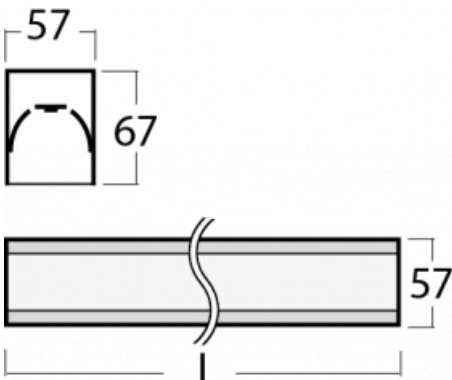

Luminaire

Lina60-S

04S-200I-35GEM3/840, W

EPD®

You will appreciate the L-Click system on the Lina60-S luminaire with a direct light distribution, which effectively saves you both time and money. How? The module simply clicks into the profile, so a lot of work is saved during assembly. This solution also prevents the direct touch of the LED technology and lengthens its operating life. The Lina60-S lighting system can be assembled creating endless lines and a big variety of shapes. In addition to great power output, the luminaire also has a great price. It will find its use in commercial, social and public spaces.

Technical drawing

Type of installation	Recessed, Surface, Wall mounted, Suspended, 3 circuit track
Light distribution	Direct
Luminaire shape	Linear
Colour of the luminaires	White
Material	Aluminium
Lifetime	L90/B50 50 000 hours
Warranty	60 months
Description of luminaires	Luminaire recessed/surface/wall mounted/suspended/3 circuit track
Dimensions	1964 mm × 57 mm × 67 mm
Light source	LED MODUL
Type of optical system	Microprisma
Luminous flux	1660 lm ± 10 %
Colour Temperature	4000 K cool white
Luminous efficacy	121 lm/W
MacAdam Light source	2
Colour rendering index	80
UGR max. X=4H Y=8H, ρ=70,50,20	18,4

04-20900, F
bracket for installation
of suspended type of
profile as recessed
trimless

04-21303, W
pendant profile for track
luminaires; l = 1122mm

04-21307, W
pendant profile for track
luminaires; l = 2242mm