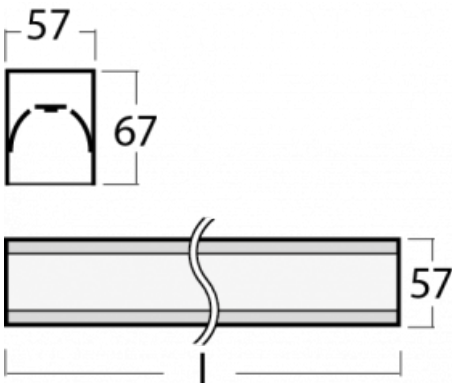

Luminaire

Lina60-S

04S-200I-35GEM/840, S

EPD®

You will appreciate the L-Click system on the Lina60-S luminaire with a direct light distribution, which effectively saves you both time and money. How? The module simply clicks into the profile, so a lot of work is saved during assembly. This solution also prevents the direct touch of the LED technology and lengthens its operating life. The Lina60-S lighting system can be assembled creating endless lines and a big variety of shapes. In addition to great power output, the luminaire also has a great price. It will find its use in commercial, social and public spaces.

Technical drawing

Type of installation	Recessed, Surface, Wall mounted, Suspended, 3 circuit track
Light distribution	Direct
Luminaire shape	Linear
Colour of the luminaires	Silver
Material	Aluminium
Lifetime	L90/B50 50 000 hours
Warranty	5 years
Description of luminaires	Luminaire recessed/surface/wall mounted/suspended/3 circuit track
Dimensions	1964 mm × 57 mm × 67 mm
Light source	LED MODUL
Type of optical system	Microprisma
Luminous flux*	1660 lm
Colour Temperature	4000 K cool white
Luminous efficacy	121 lm/W
MacAdam Light source	2
Colour rendering index	80
UGR max. X=4H Y=8H, ρ=70,50,20	18,4

00-20700, S
2 pcs of wall fastening
Lipo/Lina

04-00200, N
straight connector

04-01200, F
Accessory for gear-tray
release

04-20101, S
2xend cap - metal, 5-
conductor terminal box,
grommet

04-20103, S
2xend cap - plastic, 5-
conductor terminal box,
grommet

04-20900, F
bracket for installation
of suspended type of
profile as recessed
trimless

04-21303, S
pendant profile for track
luminaires; l = 1122mm

04-21307, S
pendant profile for track
luminaires; l = 2242mm