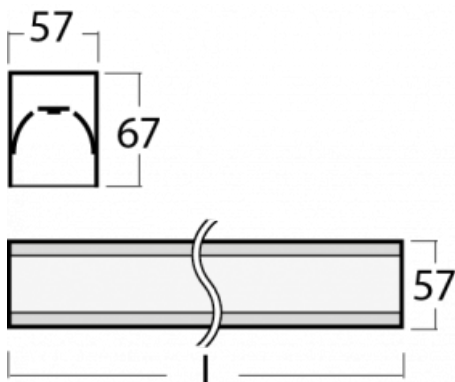

Luminaire

Lina60-S

04S-200I-35GEE/830, W

EPD®

You will appreciate the L-Click system on the Lina60-S luminaire with a direct light distribution, which effectively saves you both time and money. How? The module simply clicks into the profile, so a lot of work is saved during assembly. This solution also prevents the direct touch of the LED technology and lengthens its operating life. The Lina60-S lighting system can be assembled creating endless lines and a big variety of shapes. In addition to great power output, the luminaire also has a great price. It will find its use in commercial, social and public spaces.

Technical drawing

Type of installation	Recessed, Surface, Wall mounted, Suspended, 3 circuit track
Light distribution	Direct
Luminaire shape	Linear
Colour of the luminaires	White
Material	Aluminium
Lifetime	L90/B50 50 000 hours
Warranty	5 years
Description of luminaires	Luminaire recessed/surface/wall mounted/suspended/3 circuit track
Dimensions	1964 mm × 57 mm × 67 mm
Weight	3.5 kg
Light source	LED MODUL
Type of optical system	Microprisma
Luminous flux*	1580 lm
Colour Temperature	3000 K warm white
Luminous efficacy	115 lm/W
MacAdam Light source	2
Colour rendering index	80
UGR max. X=4H Y=8H, ρ=70,50,20	18.2

04-21303, W
pendant profile for track
luminaires; l = 1122mm

04-21307, W
pendant profile for track
luminaires; l = 2242mm