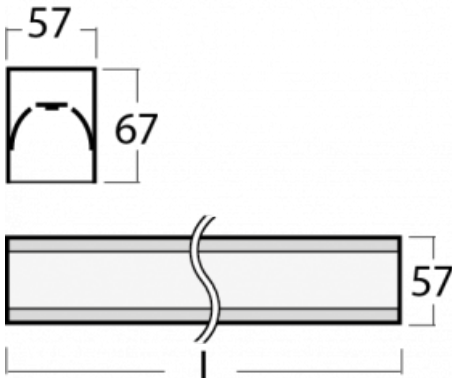

Luminaire

Lina60-S

04S-200I-35GEE/830, B

EPD®

You will appreciate the L-Click system on the Lina60-S luminaire with a direct light distribution, which effectively saves you both time and money. How? The module simply clicks into the profile, so a lot of work is saved during assembly. This solution also prevents the direct touch of the LED technology and lengthens its operating life. The Lina60-S lighting system can be assembled creating endless lines and a big variety of shapes. In addition to great power output, the luminaire also has a great price. It will find its use in commercial, social and public spaces.

Technical drawing

Type of installation	Recessed, Surface, Wall mounted, Suspended, 3 circuit track
Light distribution	Direct
Luminaire shape	Linear
Colour of the luminaires	Black
Material	Aluminium
Lifetime	L90/B50 50 000 hours
Warranty	60 months
Description of luminaires	Luminaire recessed/surface/wall mounted/suspended/3 circuit track
Dimensions	1964 mm × 57 mm × 67 mm
Weight	3.5 kg
Light source	LED MODUL
Type of optical system	Microprisma
Luminous flux	1580 lm ± 10 %
Colour Temperature	3000 K warm white
Luminous efficacy	115 lm/W
MacAdam Light source	2
Colour rendering index	80
UGR max. X=4H Y=8H, ρ=70,50,20	18.2

04-21303, B
pendant profile for track
luminaires; l = 1122mm

04-21307, B
pendant profile for track
luminaires; l = 2242mm