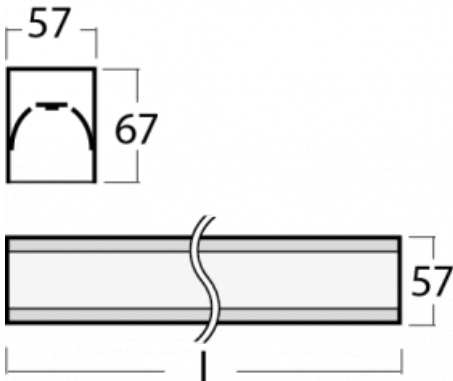

Luminaire

Lina60-S

04S-200I-35GED/840, S

EPD®

You will appreciate the L-Click system on the Lina60-S luminaire with a direct light distribution, which effectively saves you both time and money. How? The module simply clicks into the profile, so a lot of work is saved during assembly. This solution also prevents the direct touch of the LED technology and lengthens its operating life. The Lina60-S lighting system can be assembled creating endless lines and a big variety of shapes. In addition to great power output, the luminaire also has a great price. It will find its use in commercial, social and public spaces.

Technical drawing

Type of installation	Recessed, Surface, Wall mounted, Suspended, 3 circuit track
Light distribution	Direct
Luminaire shape	Linear
Colour of the luminaires	Silver
Material	Aluminium
Lifetime	L90/B50 50 000 hours
Warranty	5 years
Description of luminaires	Luminaire recessed/surface/wall mounted/suspended/3 circuit track
Dimensions	1964 mm × 57 mm × 67 mm
Light source	LED MODUL
Type of optical system	Microprisma
Luminous flux*	1660 lm
Colour Temperature	4000 K cool white
Luminous efficacy	121 lm/W
MacAdam Light source	2
Colour rendering index	80
UGR max. X=4H Y=8H, ρ=70,50,20	18,4

Curve

Luminaire power input* 13.7 W

Connection of the luminaires DALI

Electrical voltage 220-240V

Frequency 50/60Hz

⊕ CE IP 40

*±10 %

Downloads

Installation instructions

Photos

Accessories

00-00300, N
wire suspension
2000mm

00-00301, N
wire suspension
4000mm

00-00302, N
wire suspension
6000mm

00-00354, K
cable 5x0,75 1000mm

00-00355, K
cable 5x0,75 2000mm