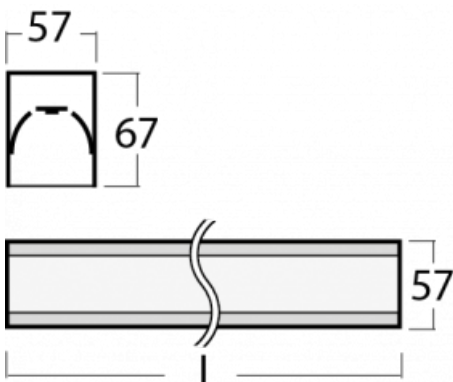

Luminaire

Lina60-S

04S-200I-30GGE/840, B

EPD®

You will appreciate the L-Click system on the Lina60-S luminaire with a direct light distribution, which effectively saves you both time and money. How? The module simply clicks into the profile, so a lot of work is saved during assembly. This solution also prevents the direct touch of the LED technology and lengthens its operating life. The Lina60-S lighting system can be assembled creating endless lines and a big variety of shapes. In addition to great power output, the luminaire also has a great price. It will find its use in commercial, social and public spaces.

Technical drawing

Type of installation	Recessed, Surface, Wall mounted, Suspended, 3 circuit track
Light distribution	Direct
Luminaire shape	Linear
Colour of the luminaires	Black
Material	Aluminium
Lifetime	L90/B50 50 000 hours
Warranty	60 months
Description of luminaires	Luminaire recessed/surface/wall mounted/suspended/3 circuit track
Dimensions	1683 mm × 57 mm × 67 mm
Weight	4.1 kg
Light source	LED MODUL
Type of optical system	Microprisma
Luminous flux	4090 lm ± 10 %
Colour Temperature	4000 K cool white
Luminous efficacy	110 lm/W
MacAdam Light source	2
Colour rendering index	80
UGR max. X=4H Y=8H, ρ=70,50,20	22.1

04-21303, B
pendant profile for track
luminaires; l = 1122mm

04-21307, B
pendant profile for track
luminaires; l = 2242mm